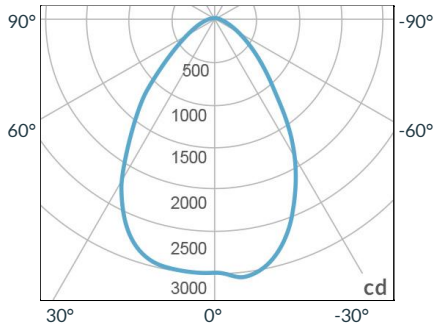

PHOTOMETRIC DATA

MODE DESCRIPTION

Mode Description	Available Modes
- CLR	All Modes (8 bit and 16 bit)
- EZ	All EZ Modes (8 bit) (EZ CCT / EZ HSI / EZ RGBW / EZ RGB / EZ ICTHS / EZ ICT RGBW / EZ 3200K / EZ 5600K)
- RGB	EZ RGB (8 bit)
- CCT	EZ CCT (8 bit)
- 3200	EZ 3200K (8 bit)
- 5600	EZ 5600K (8 bit)

See Downloads portion of webpage for full DMX profiles